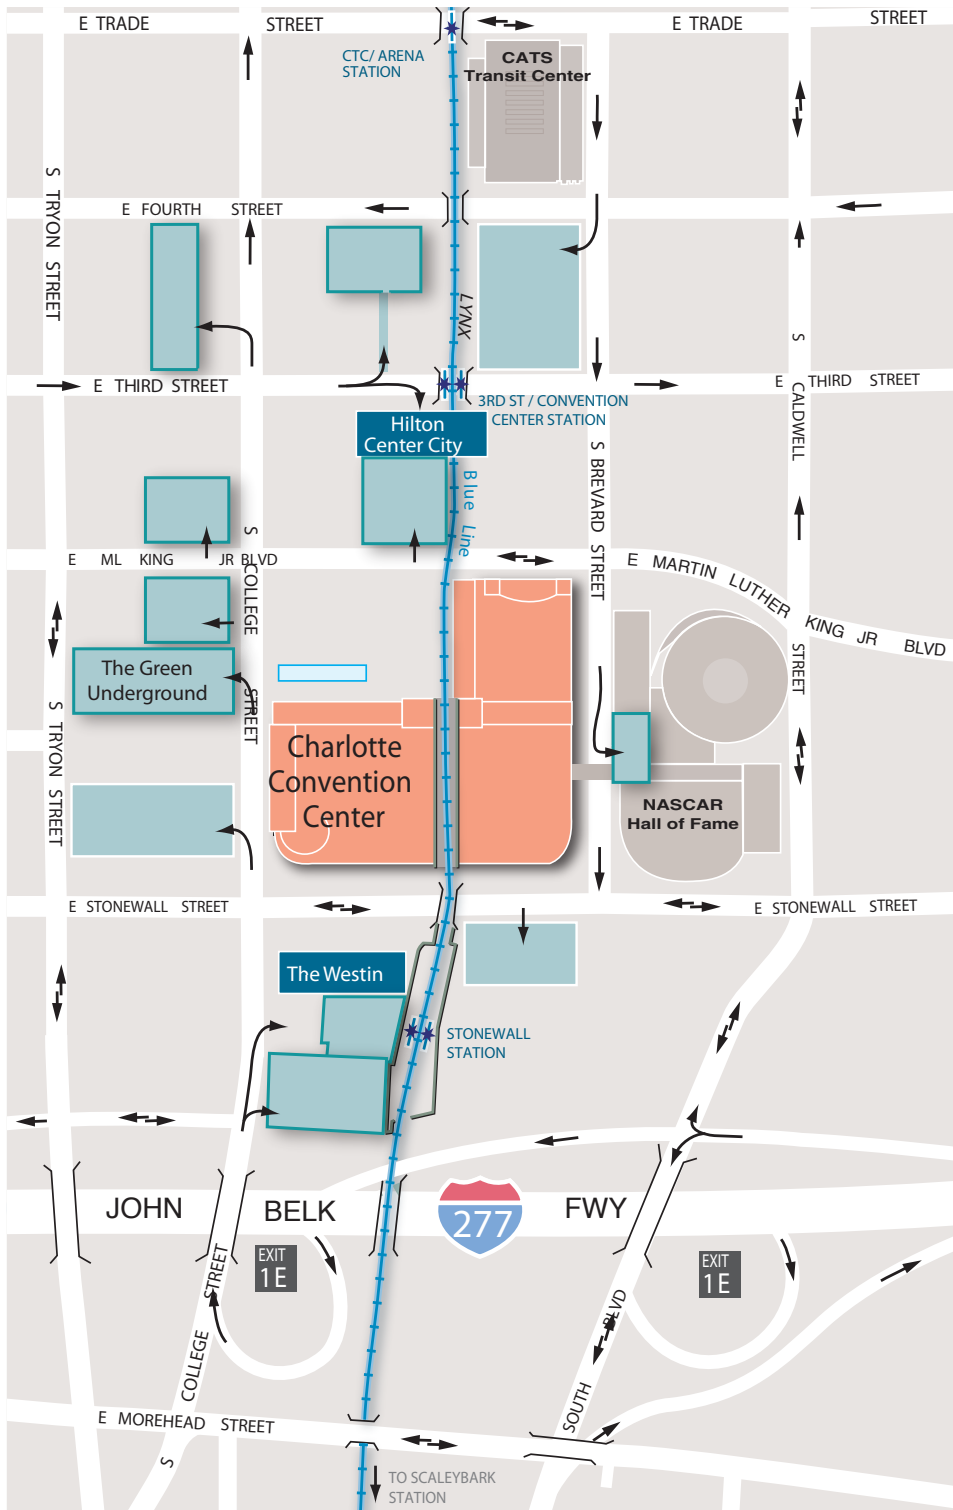

CONVENTION CENTER PARKING

Parking Facilities

- Covered Parking
- Flat Surface Parking

Stonewall Station to Scaleybank Station is 2.68 miles.